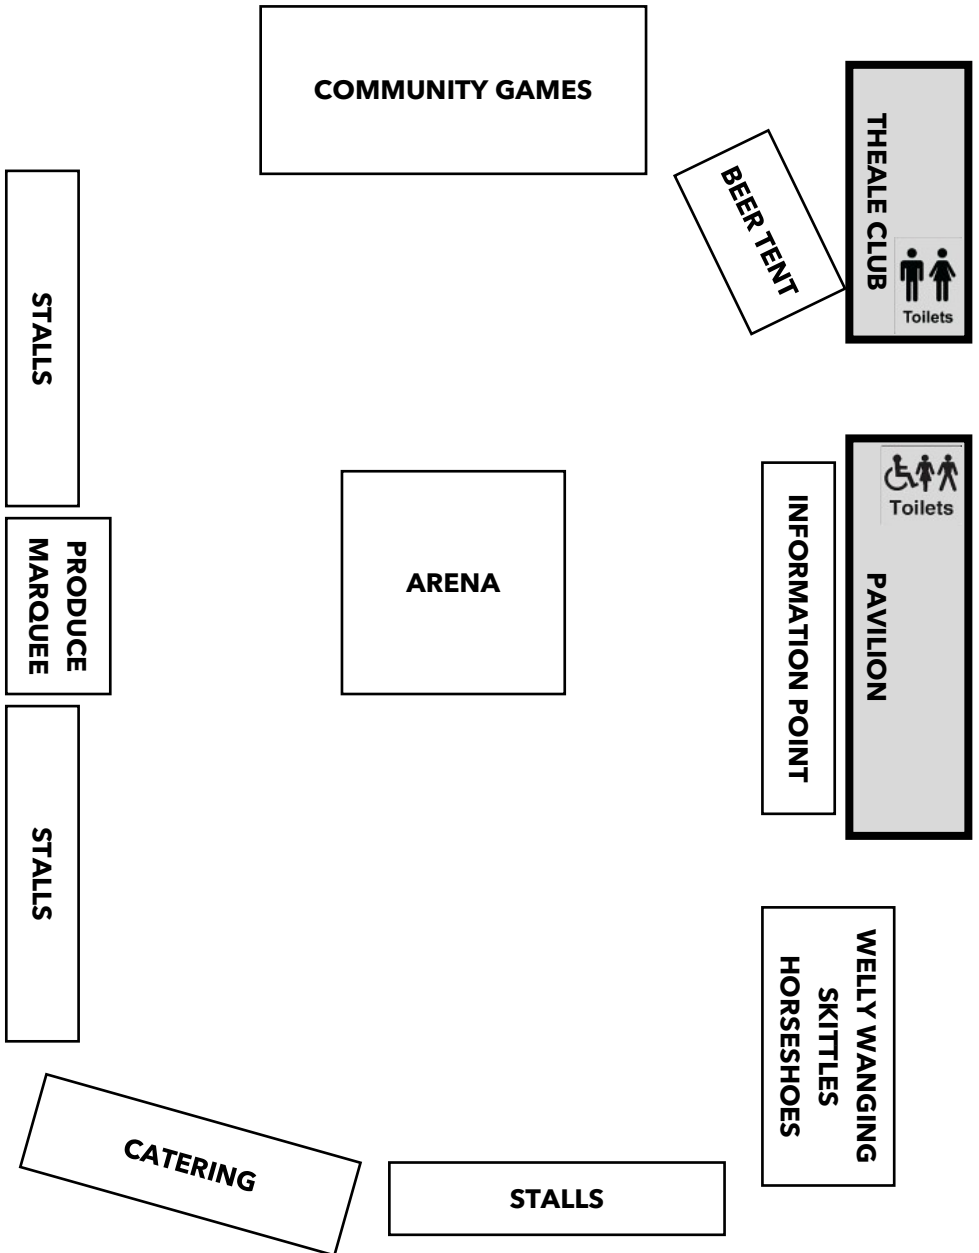

Stallholders

Bath Body and Bombs	Poppy's Bakes
BB&O Wildlife Trust	Royal Berks Charity
Cake Girls	RSPB
Calcot WI	Stag Munro Handmade Gifts and Decor
Colour4you	Sue Pike Crystals & Gems
Cystic Fibrosis	The Bug Store
Daisy's Dream	The Little Print Company
Fatty Boo Treats	The Wellness Centre
Flower Days	Things So Sweet UK
Fudgelicious	Trafalgar Court
Inside & Out	Tropics Skincare
Kerrie Creates	Tutts Clump
Lilac & Clover	Uniquecollection.best
Native Crafts	Vernon Print
Optimal Align Chiropractic	